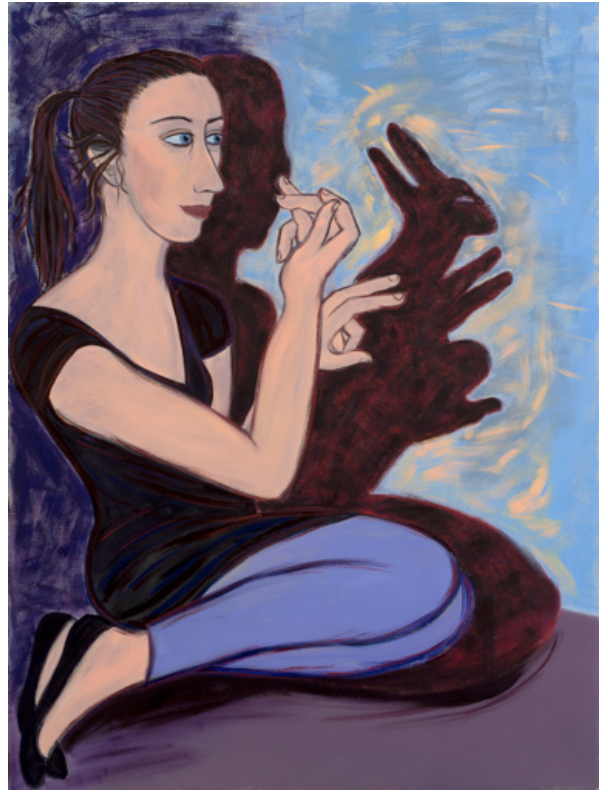

Left:
Step
Charcoal on paper, 76x56cm

Below left:
Stretch
Charcoal on paper, 76x56cm

Below right:
Talent
Charcoal on paper, 76x56cm

Top left:
The Red Line
Oil on canvas, 122x92cm

Top right:
Day to Night
Oil on canvas, 122x92cm

Left:
Paper Doll
Oil on canvas, 122x92cm

Top left:
Red Gloves
Oil on canvas, 106x81cm

Top right:
Blue Gloves and Birds
Oil on canvas, 106x81cm

Right:
Flora
Oil on canvas, 106x81cm

Clockwise from top left:
Woman in Chair with Gloves / Woman with Plant
Woman with Cats / Woman with Rabbit
All: Charcoal on paper, 102x67cm

Clockwise from top left:
Shadow Fox, oil on canvas, 122x92cm
Run Rabbit Run, oil on canvas, 122x92cm
Rabbit and Fox, oil on canvas, 122x153cm

Above:
Acrobat
Oil on canvas, 153x107cm

Right:
Trapeze 1
Charcoal on paper, 76x56cm

Top:
Reach, charcoal on paper, 56x76cm

Bottom:
Bend, charcoal on paper, 56x76cm

This online publication coincides with the Art First exhibition 'Edge to Edge' (10 September – 12 October 2013).

Born in 1953, Eileen Cooper has been represented by Benjamin Rhodes and Art First since 1987.