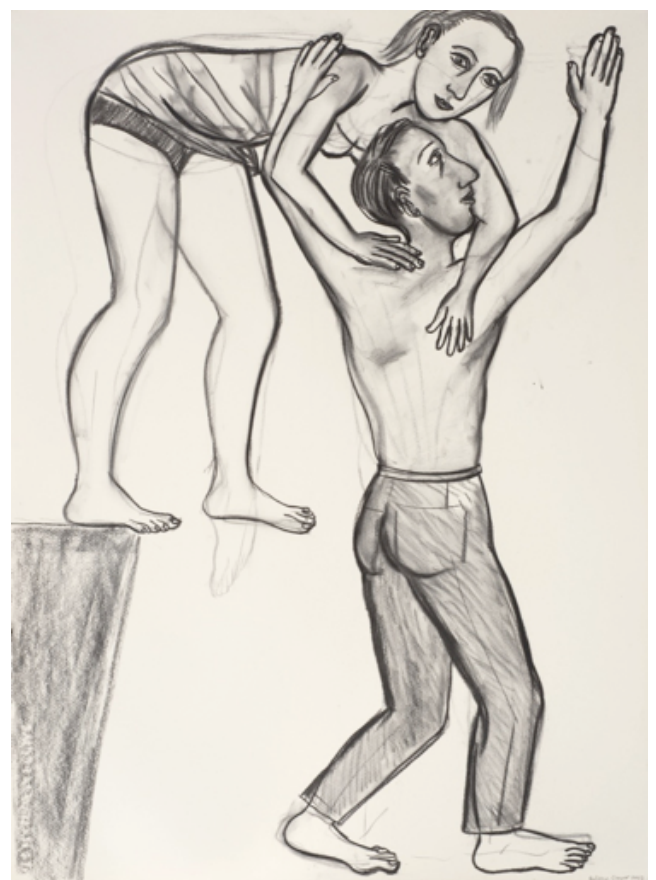

Adagio
Oil on canvas, 153x122cm

Blue Stars in the Night Sky
Oil on canvas, 153x122cm

Honesty and Integrity
Oil on canvas, 153x122cm

Heaven and Earth
Oil on canvas, 153x122cm

Higher Ground
Oil on canvas, 153x122cm

Left:
Step
Charcoal on paper, 76x56cm

Below left:
Stretch
Charcoal on paper, 76x56cm

Below right:
Talent
Charcoal on paper, 76x56cm

Top left:
The Red Line
Oil on canvas, 122x92cm

Top right:
Day to Night
Oil on canvas, 122x92cm

Left:
Paper Doll
Oil on canvas, 122x92cm

Top left:
Red Gloves
Oil on canvas, 106x81cm

Top right:
Blue Gloves and Birds
Oil on canvas, 106x81cm

Right:
Flora
Oil on canvas, 106x81cm

Clockwise from top left:
Woman in Chair with Gloves / Woman with Plant
Woman with Cats / Woman with Rabbit
All: Charcoal on paper, 102x67cm